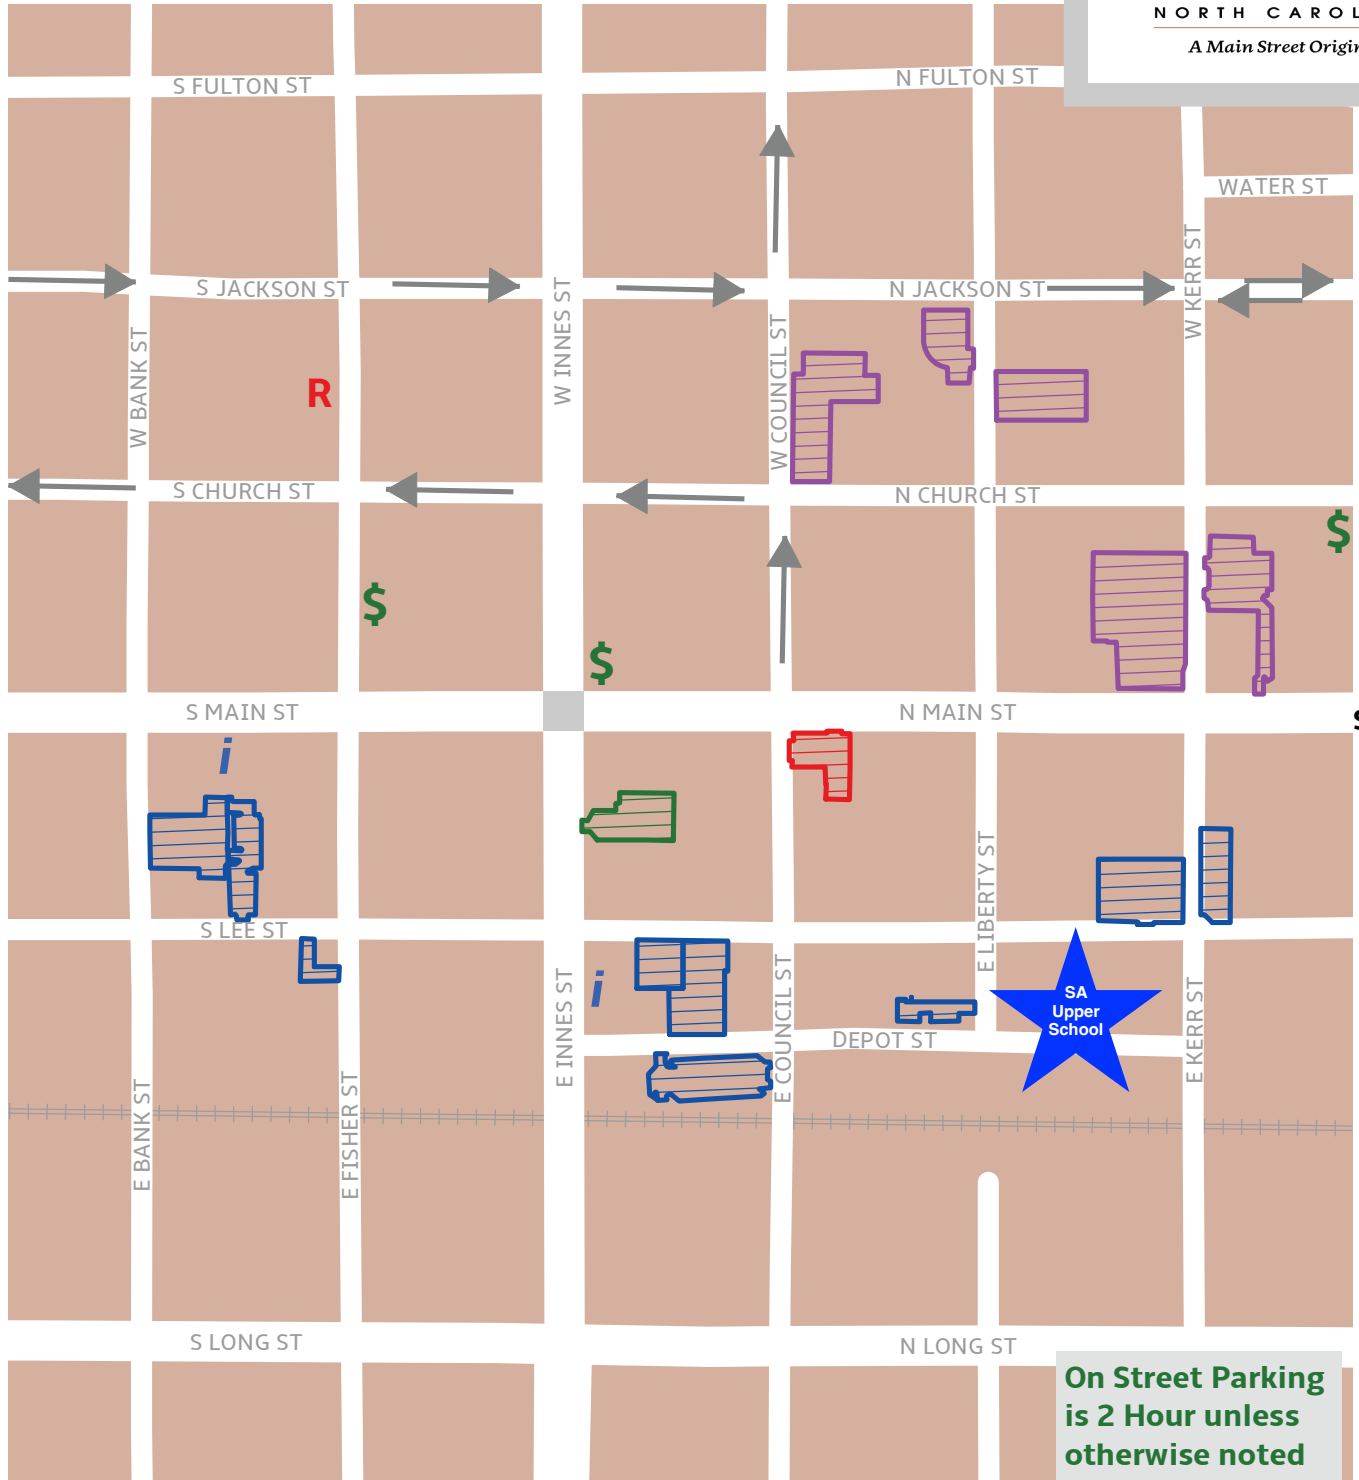

Historic Downtown Salisbury, NC Parking Map

To:
Catawba College
Livingstone College
VA Medical Center

To
China
Grove

To
Spencer

DowntownSalisburyNC.com
704.637.7814

To:
I-85
Rockwell
Albemarle

-  Free 24 Hour Parking
-  2 Hour Parking
-  Free Parking - Weekends Only
-  Pay Parking

\$ ATM Machine

i Information / Visitors Center

R Public Restrooms